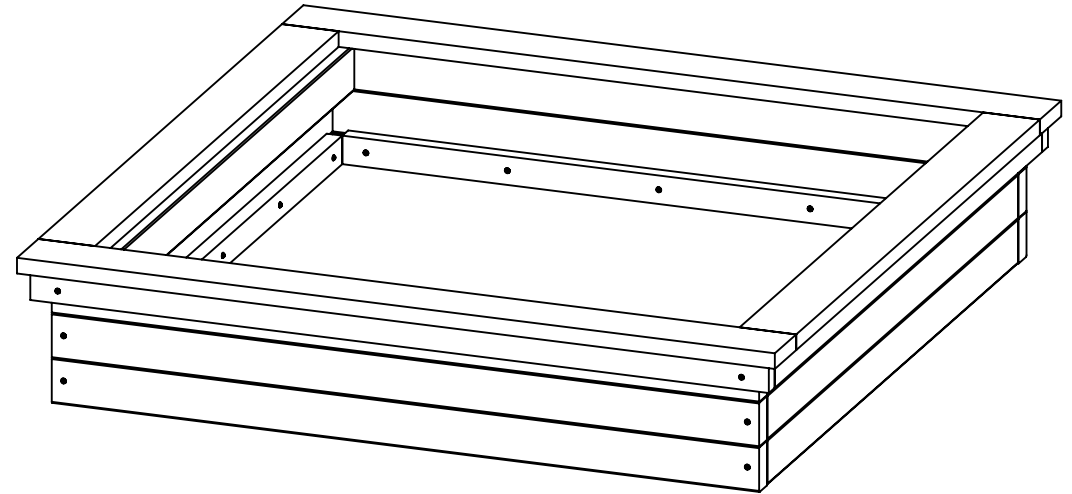

FRONT & REAR VIEW