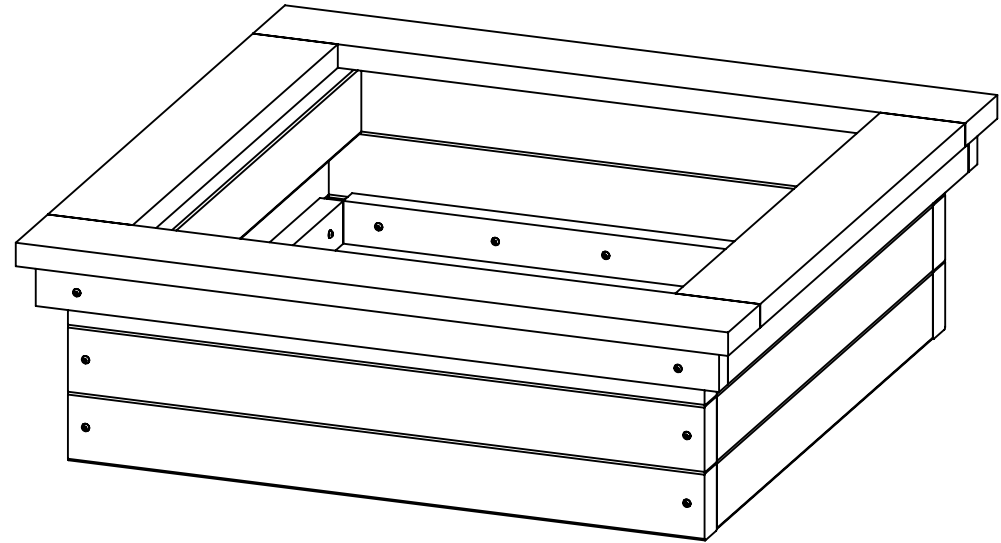

FRONT & REAR VIEW