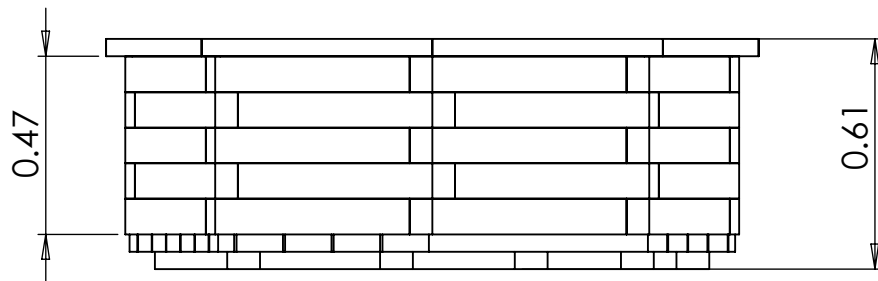

Colours above are for representation only

All dimensions in metres

	TITLE: 1.5m Octagonal Big Planter (0.6m High)			
	DWG NO.: CP-EPBP-OCT07-15DNS			SIZE: A4
Copyright © Educational Play 2016. All Rights Reserved. No Part of this document or the design within it may be reproduced in any form without prior written permission from Educational Play. Educational Play is part of Playchildren Limited Registered in England No. 4387890	DRAWN BY: Luke Frost	SCALE: 1:20	DRAWN DATE: 15 Jan 2016	
	STATUS:		SHEET 1 OF 1	REVISION: A01