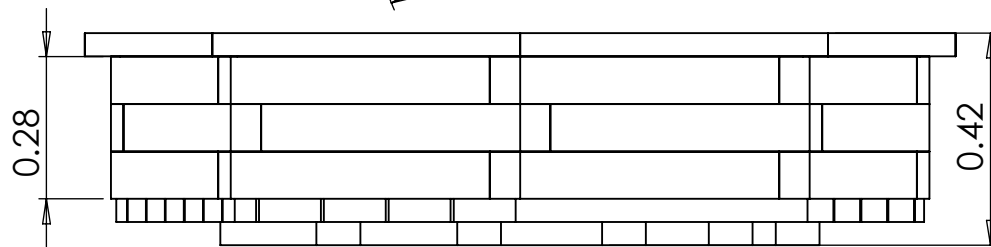

Colours above are for representation only

All dimensions in metres

	TITLE:				1.5m Octagonal Big Planter (0.42m High)
	DWG NO. CP-EPBP-OCT04-15DNS				
Copyright © Educational Play 2016. All Rights Reserved. No Part of this document or the design within it may be reproduced in any form without prior written permission from Educational Play. Educational Play is part of Playchildren Limited Registered in England No. 4387890		DRAWN BY: Luke Frost	SCALE: 1:15	DRAWN DATE: 15 Jan 2016	
		STATUS: Approved	SHEET 1 OF 1		REVISION: A01