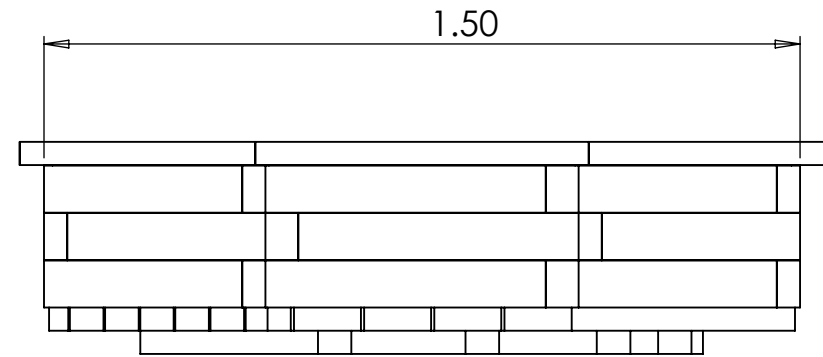

Colours above are for representation only

All dimensions in metres

	TITLE:				1.5m Octagonal Big Planter (0.42m High)
	DWG NO. CP-EPBP-OCT04-15DNS				
Copyright © Educational Play 2016. All Rights Reserved. No Part of this document or the design within it may be reproduced in any form without prior written permission from Educational Play. Educational Play is part of Playchildren Limited Registered in England No. 4387890		DRAWN BY: Luke Frost	SCALE: 1:15	DRAWN DATE: 15 Jan 2016	
		STATUS: Approved	SHEET 1 OF 1		REVISION: A01