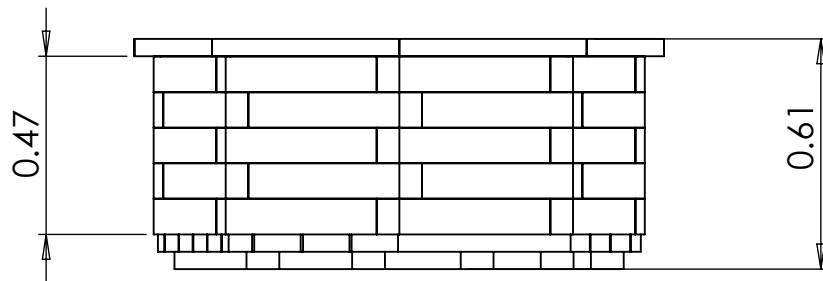

Colours above are for representation only

All dimensions in metres

	TITLE:				
	<h2>1.2m Octagonal Big Planter (0.6m High)</h2>				
<small>Copyright © Educational Play 2016. All Rights Reserved. No Part of this document or the design within it may be reproduced in any form without prior written permission from Educational Play. Educational Play is part of Playchildren Limited Registered in England No. 4387890</small>	DWG NO.			SIZE	
	CP-EPBP-OCT06-12DNS			A4	
	DRAWN BY:	Luke.Frost	SCALE:	1:20	DRAWN DATE:
STATUS:	Approved		SHEET 1 OF 1	REVISION:	A01