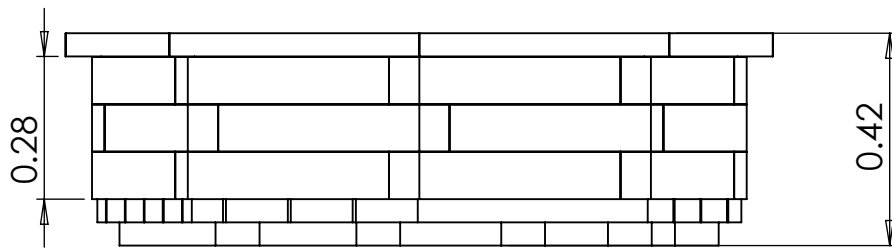

Colours above are for representation only

All dimensions in metres

Copyright © Educational Play 2016. All Rights Reserved. No Part of this document or the design within it may be reproduced in any form without prior written permission from Educational Play. Educational Play is part of Playchildren Limited Registered in England No. 4387890

# 1.2m Octagonal Big Planter (0.42m High)

DWG NO.

CP-EPBP-OCT04-12DNS

SIZE

A4

DRAWN BY: Luke.Frost SCALE: 1:15 DRAWN DATE: 15 Jan 2016

STATUS: Approved SHEET 1 OF 1 REVISION: A01