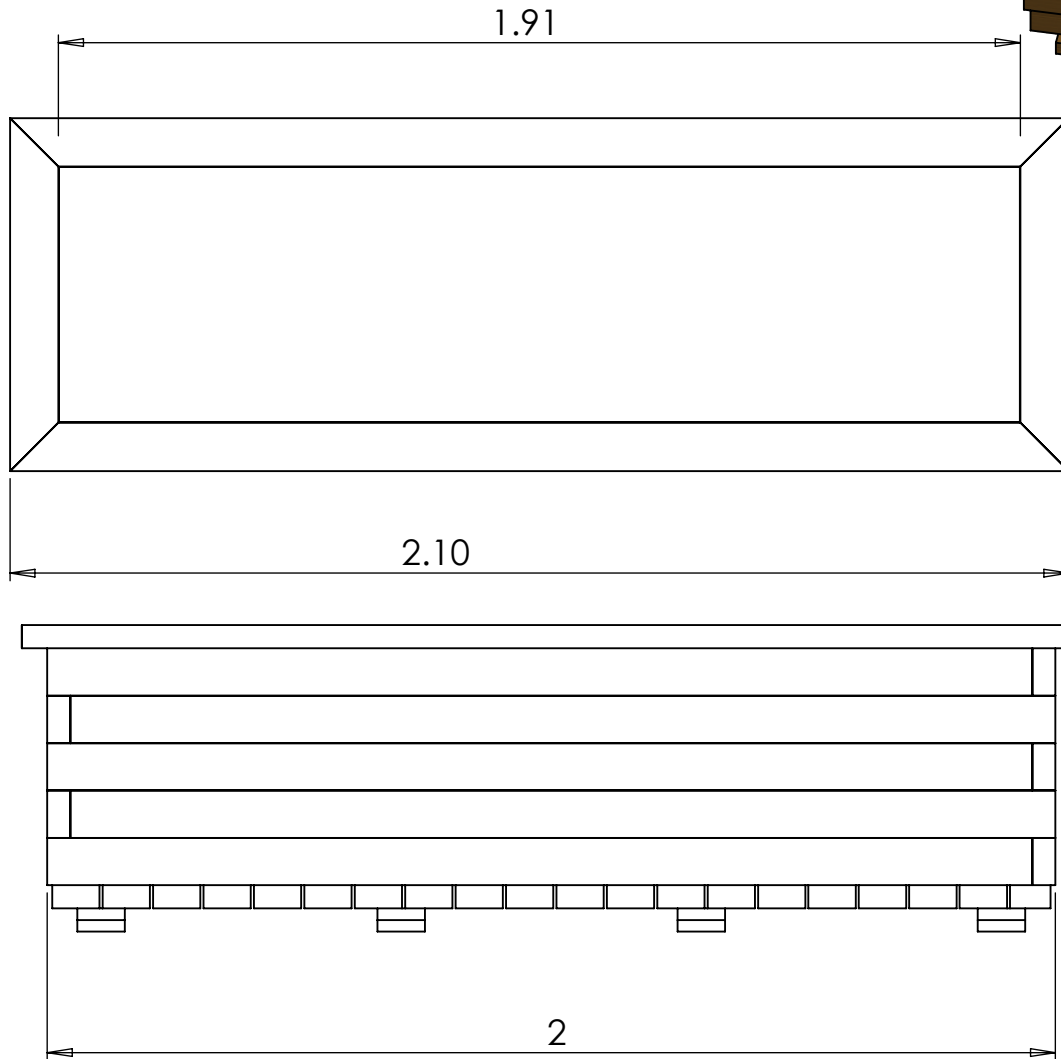

All dimensions in metres

Copyright © Educational Play 2016. All Rights Reserved. No Part of this document or the design within it may be reproduced in any form without prior written permission from Educational Play. Educational Play is part of Playchildren Limited Registered in England No. 4387890

TITLE:
**0.6m x 2.0m Big Planter
(0.6m High)**

DWG NO.				SIZE A4
DRAWN BY:	Luke Frost	SCALE:	1:15	DRAWN DATE: 12 Jul 2016
STATUS:	Approved	SHEET 1 OF 1	REVISION:	A01