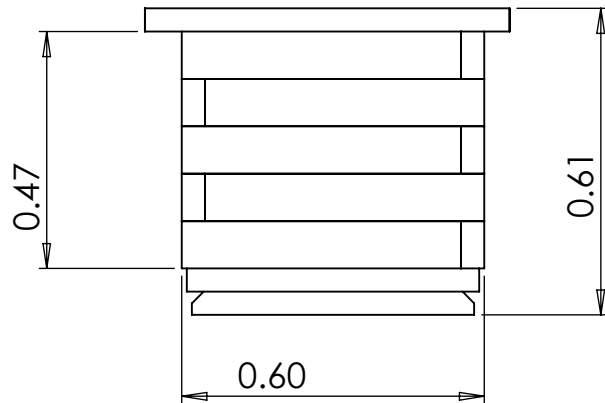

Colours above are for representation only

All dimensions in metres

		TITLE:			
		0.6m x 1.2m Big Planter (0.6m High)			
<small>Copyright © Educational Play 2016. All Rights Reserved. No Part of this document or the design within it may be reproduced in any form without prior written permission from Educational Play. Educational Play is part of Playchildren Limited Registered in England No. 4387890</small>		DWG NO.			SIZE
					A4
		DRAWN BY:	Luke Frost	SCALE:	1:15
STATUS:	Approved	SHEET 1 OF 1	REVISION:	A01	